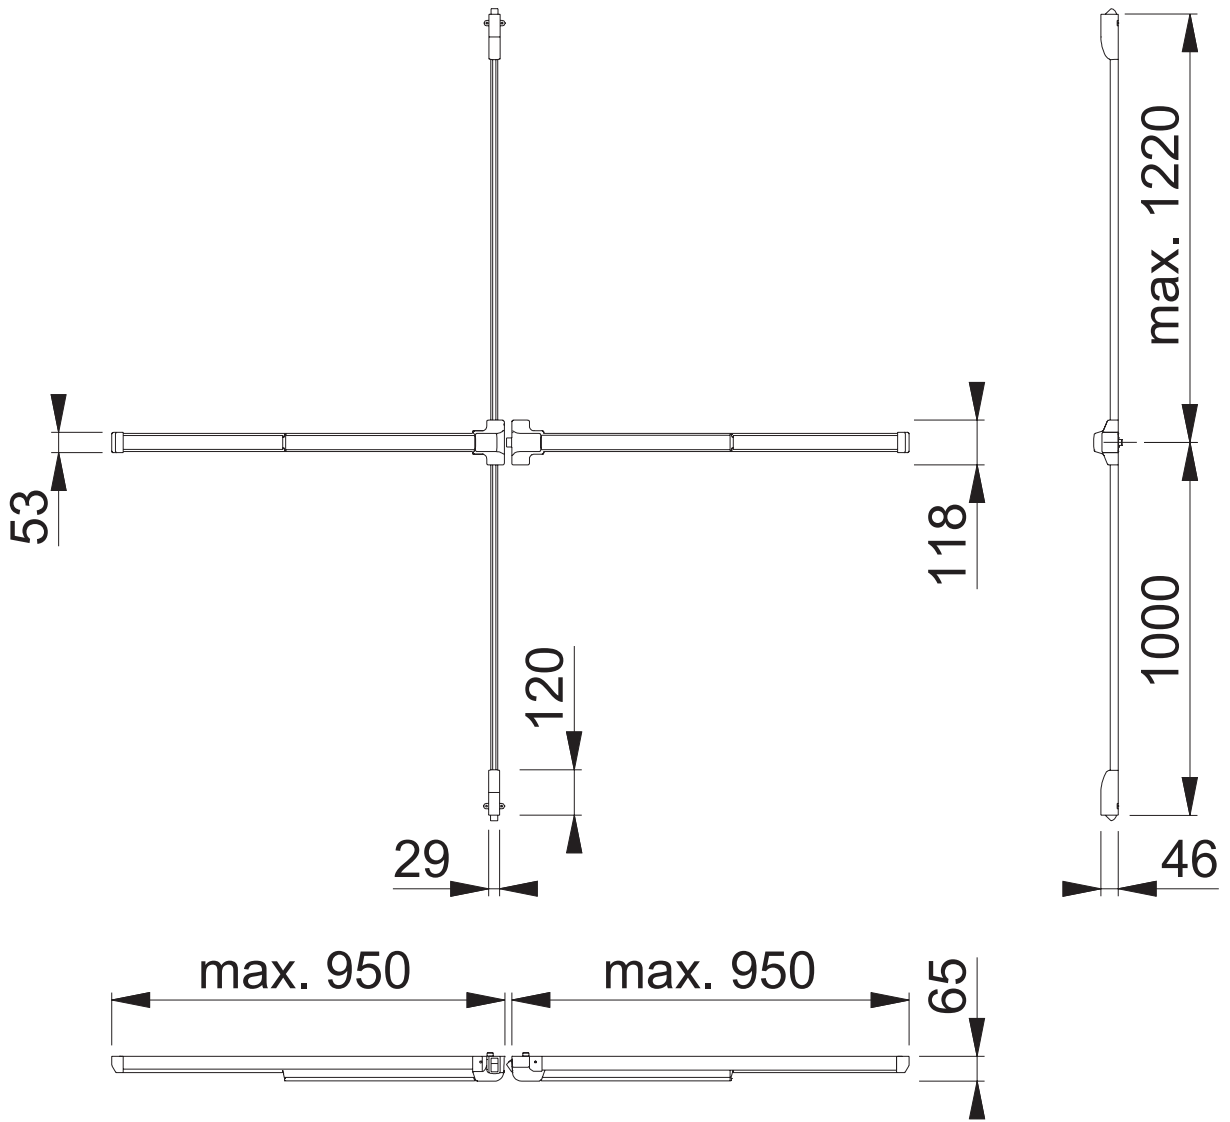

AR/TB-8808 (Combined Unit for Double Rebate doors)

These documents are property of HOPPE (UK), Wolverhampton and are protected by both copyright and fair trade law. Any reproduction, reprint, copying, passing on to third parties and whichever use of these documents or parts thereof is prohibited, except with prior written consent of HOPPE.

Scale 1:20	Name J. Renhard	Date 19.05.15	Drawing No: c0212013z000	ARRONE The Complete Range
---------------	--------------------	------------------	-----------------------------	-------------------------------------