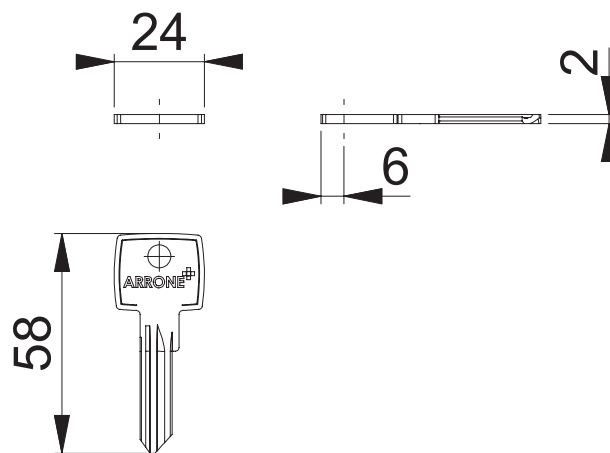

AR0000-CK (Key)

These documents are property of HOPPE (UK), Wolverhampton and are protected by both copyright and fair trade law. Any reproduction, reprint, copying, passing on to third parties and whichever use of these documents or parts thereof is prohibited, except with prior written consent of HOPPE.

Scale
1:2

Name
J. Renhard

Date
13.03.15

Drawing No:

c1212029e001

ARRONE®
The complete range.